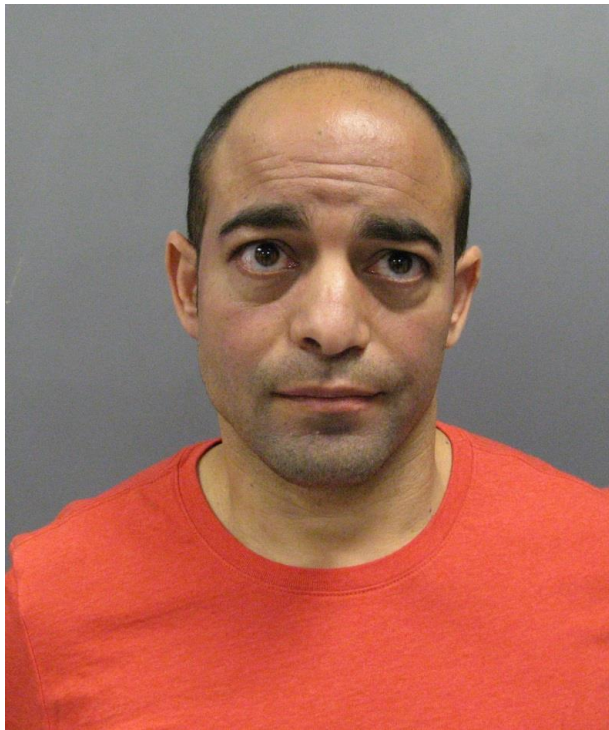

Refer Case #16-3380

Daniel Steidle
Chief of Police

Contact:
Captain Joe Spanheimer
Pacifica Police Department
2075 Coast Highway
Pacifica, CA 94044
650-738-7314
spanheimerj@pacificapolice.org